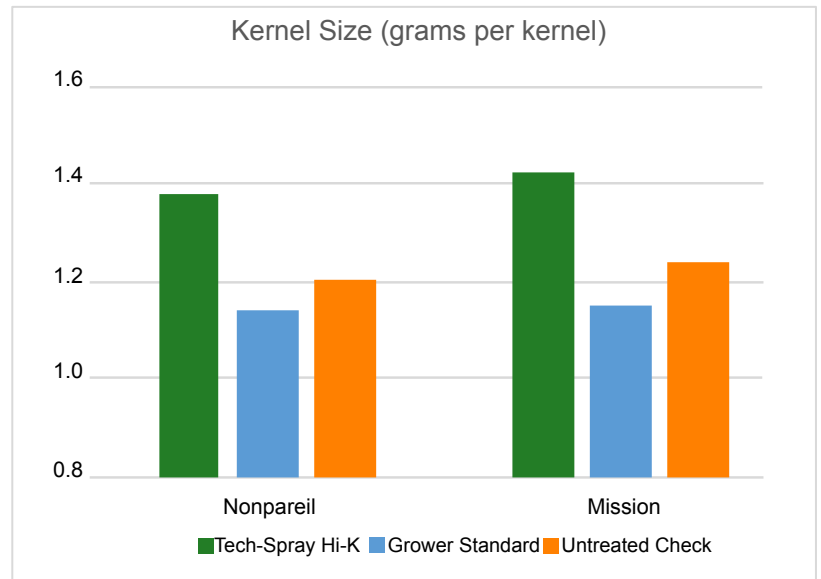

TECH-SPRAY® Hi-K

0-26-28

TECH-SPRAY Hi-K is one of those tools that our grower's like to keep a secret. Our grower's know that our easy-to-use solution mixes well with most tank mixes, and adding Hi-K to their mid to late season sprays reduces costs.

Want bigger nuts and better nut fill?

In these trials on almonds, we switched out the competitive Potassium product our grower uses with TECH-SPRAY Hi-K. **The results were bigger nuts, higher yield, and 12:1 Return On Investment.**

TECH-SPRAY Hi-K was applied during nut fill, 3 weeks apart at **rate of 3 qts/acre**
Crop: Nonpareil and Monterey almonds

TECH-SPRAY Hi-K was applied twice in April, Once in May and once in June at **rate of 2 qts/acre**
Crop: Nonpareil, Mission, almonds