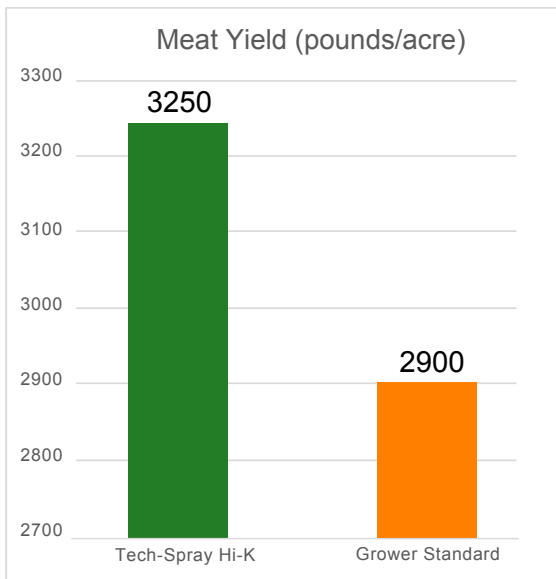

TECH-SPRAY® Hi-K

0-26-28

TECH-SPRAY Hi-K is one of those tools that our grower's like to keep a secret. Our grower's know that our easy-to-use solution mixes well with most tank mixes, and adding Hi-K to their mid to late season sprays reduces costs.

Want bigger nuts and better nut fill?

In these trials on almonds, we switched out the competitive Potassium product our grower uses with TECH-SPRAY Hi-K. **The results were bigger nuts, higher yield, and 12:1 Return On Investment.**

TECH-SPRAY Hi-K was applied during nut fill, 3 weeks apart at **rate of 3 qts/acre**
Crop: Nonpareil and Monterey almonds

TECH-SPRAY Hi-K was applied twice in April, Once in May and once in June at **rate of 2 qts/acre**
Crop: Nonpareil, Mission, almonds

Add 1- 4 quarts Hi-K per acre
for tree crops during mid to late season sprays
for best results and ROI.

All sprays were made with regularly scheduled sprays, so no additional application costs were incurred. Always read and follow label.